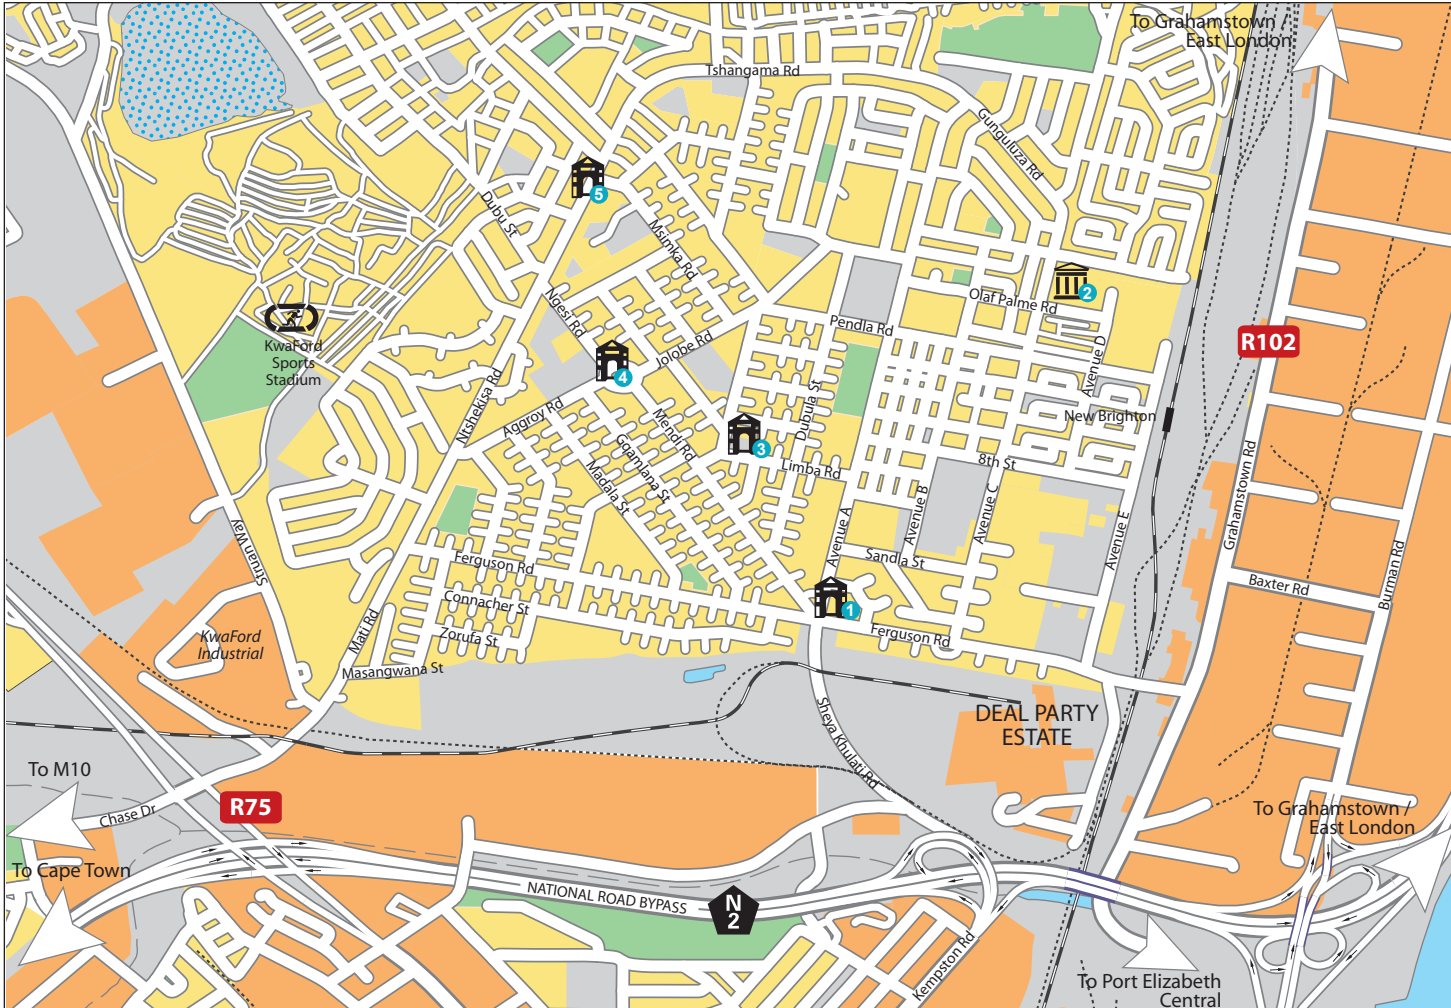

# NEW BRIGHTON

## HISTORICAL SITES

- 1 Mendi Memorial
- 2 Red Location Museum
- 3 Emlotheni Memorial Park
- 4 Embizweni Square
- 5 Nangoza Jebe Hall